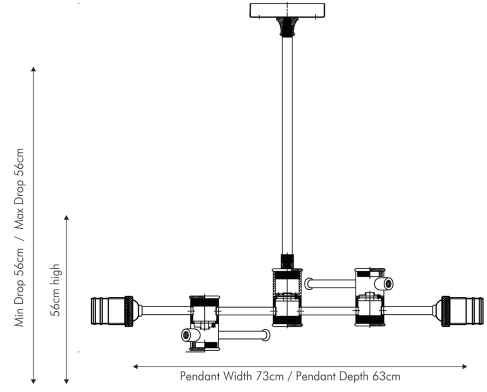

	Length (side to side) (cm)	Depth (front to back) (cm)	Height (top to bottom) (cm)
<b>Overall</b>	70	63	56
<b>Base (from complete)</b>	n/a	n/a	n/a
<b>Shade (from complete)</b>	n/a	n/a	n/a
<b>Tapered shade top</b>	n/a	n/a	
<b>Minimum drop</b>	n/a	<b>Pendant body</b>	n/a
		<b>Product weight (kg)</b>	3.7
<b>Item/Inner carton</b>	94	32	26
<b>Item/Inner carton qty</b>	1	<b>Item/Inner weight (kg)</b>	5.3
<b>Outer carton</b>	n/a	n/a	n/a
<b>Outer carton qty</b>	n/a	<b>Outer weight (kg)</b>	n/a
<b>Number of bulbs</b>	6	<b>Shade lining colour and material</b>	n/a
<b>Bulb</b>	ES GLS	<b>Shade gimbal size</b>	n/a
<b>Wattage</b>	9W LED ONLY	<b>Shade gimbal type and colour</b>	n/a
<b>Tube riser</b>	n/a	<b>Cord grip</b>	in ceiling cup
<b>Lampholder</b>	E27 White plastic with brass fittings	<b>Grommet</b>	n/a
<b>Cable colour and material</b>	Black plastic	<b>Felt base/Feet</b>	n/a
<b>Cable type</b>	3x0.75mm <sup>2</sup> with an Earth terminal in ceiling cup	<b>UKCA/CE label</b>	in ceiling cup
<b>Plug</b>	n/a	<b>Double insulated label</b>	n/a
<b>Switch</b>	n/a	<b>Traceability label</b>	in ceiling cup
<b>User manual</b>	Yes	<b>Y' statement label</b>	in ceiling cup
<b>IP rating</b>	20	<b>Issue date:</b>	<b>08/06/2021 08:25:30</b>
<b>Dimmable</b>	Yes		

**For packaging and labeling information please refer to our Packaging and Labelling Supplier Manual.**

Min Drop 56cm / Max Drop 56cm

56cm high

Pendant Width 73cm / Pendant Depth 63cm