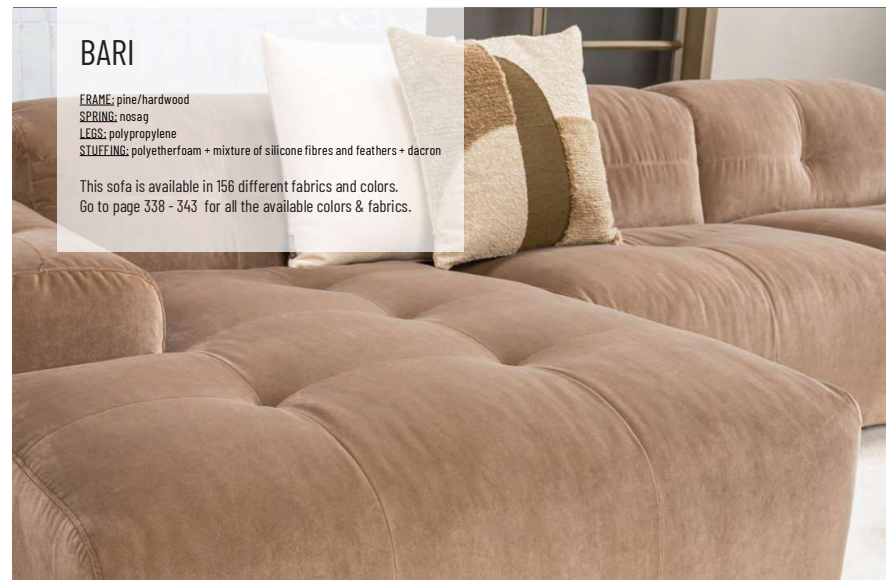

**Bari**  
 Divan arm L  
 1,5 Seat no arm  
 1 seat arm R  
 Regency 82, almond

## BARI

**FRAME:** pine/hardwood  
**SPRING:** nosag  
**LEGS:** polypropylene  
**STUPEING:** polyetherfoam + mixture of silicone fibres and feathers + dacron

This sofa is available in 156 different fabrics and colors.  
 Go to page 338 - 343 for all the available colors & fabrics.