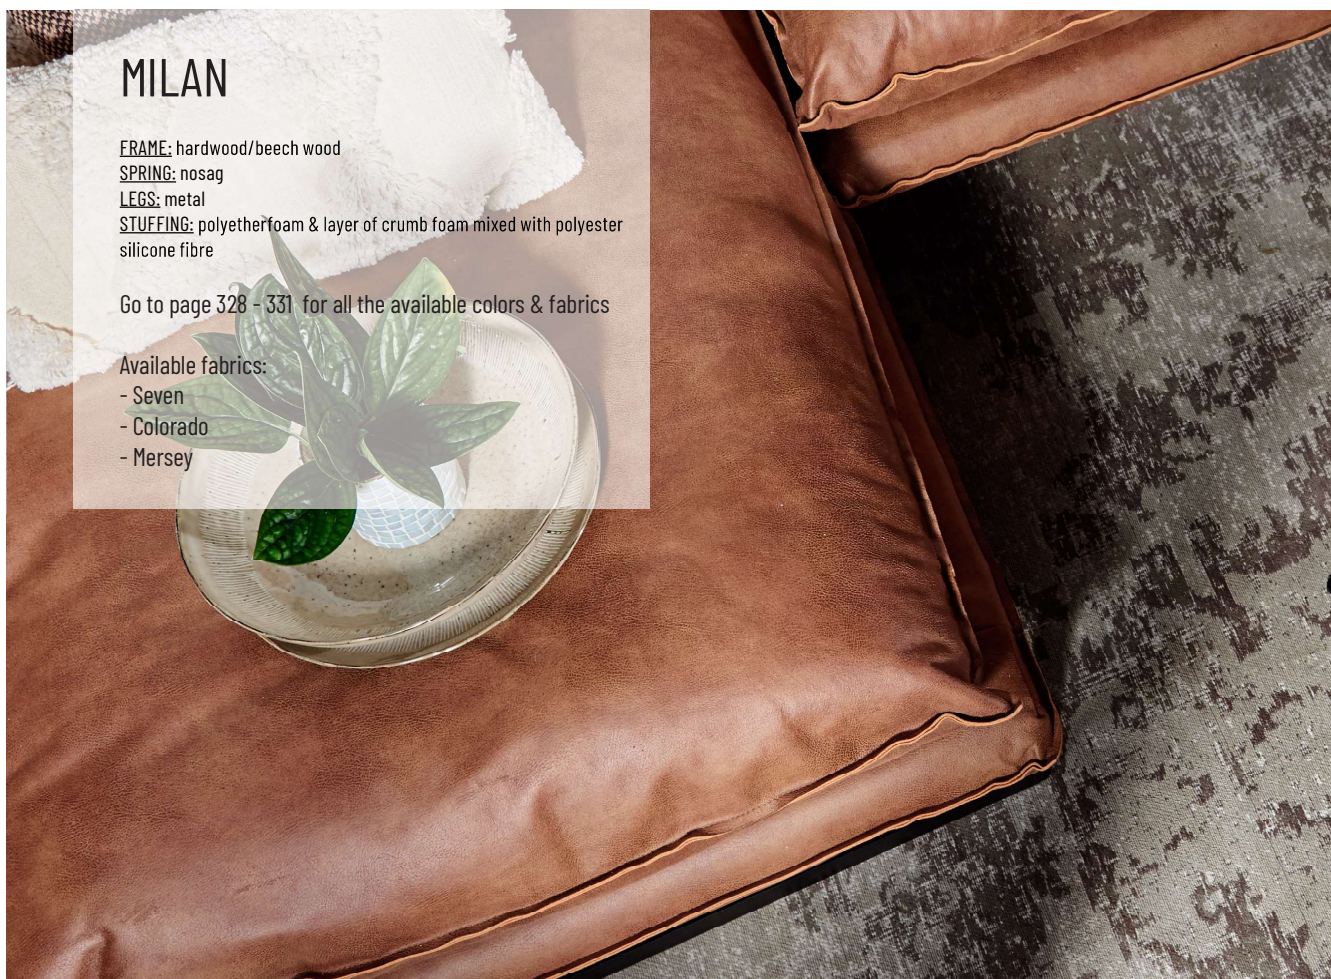

# MILAN

**FRAME:** hardwood/beech wood

**SPRING:** nosag

**LEGS:** metal

**STUFFING:** polyetherfoam & layer of crumb foam mixed with polyester silicone fibre

Go to page 328 - 331 for all the available colors & fabrics

Available fabrics:

- Seven
- Colorado
- Mersey

## Model options

**1 SEAT**  
W: 80 X D: 90 X H: 88

**3 SEAT**  
W: 220 X D: 100 X H: 88

**4 SEAT**  
W: 280 X D: 100 X H: 88

**DAYBED L**  
W: 215 X D: 100 X H: 88

**LOUNGE SOFA L**  
W: 280 X D: 160 X H: 88

**DAYBED R**  
W: 215 X D: 100 X H: 88

**LOUNGE SOFA R**  
W: 280 X D: 160 X H: 88

\* Article and price information available via our BTB website or contact your sales representative.